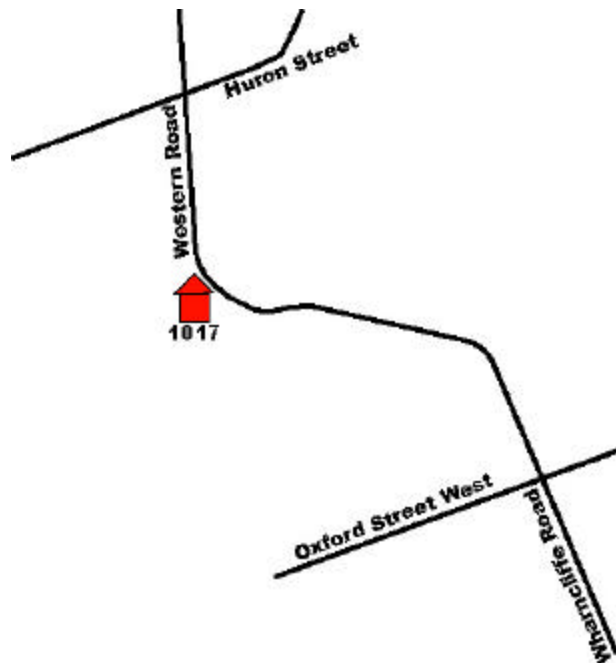

Directions to Grosvenor Lodge:

From the South: Take Wharcliffe Road north past Oxford Street. Wharcliffe Road becomes Western Road. Look for entranceway on left marked by stone wall and pillars.

From the North: Take Western Road south past Platts Lane turnoff. Look for entranceway on right marked by stone wall and pillars.

Note: Entranceway comes up quickly, especially from the north as it is on a curve in the road.